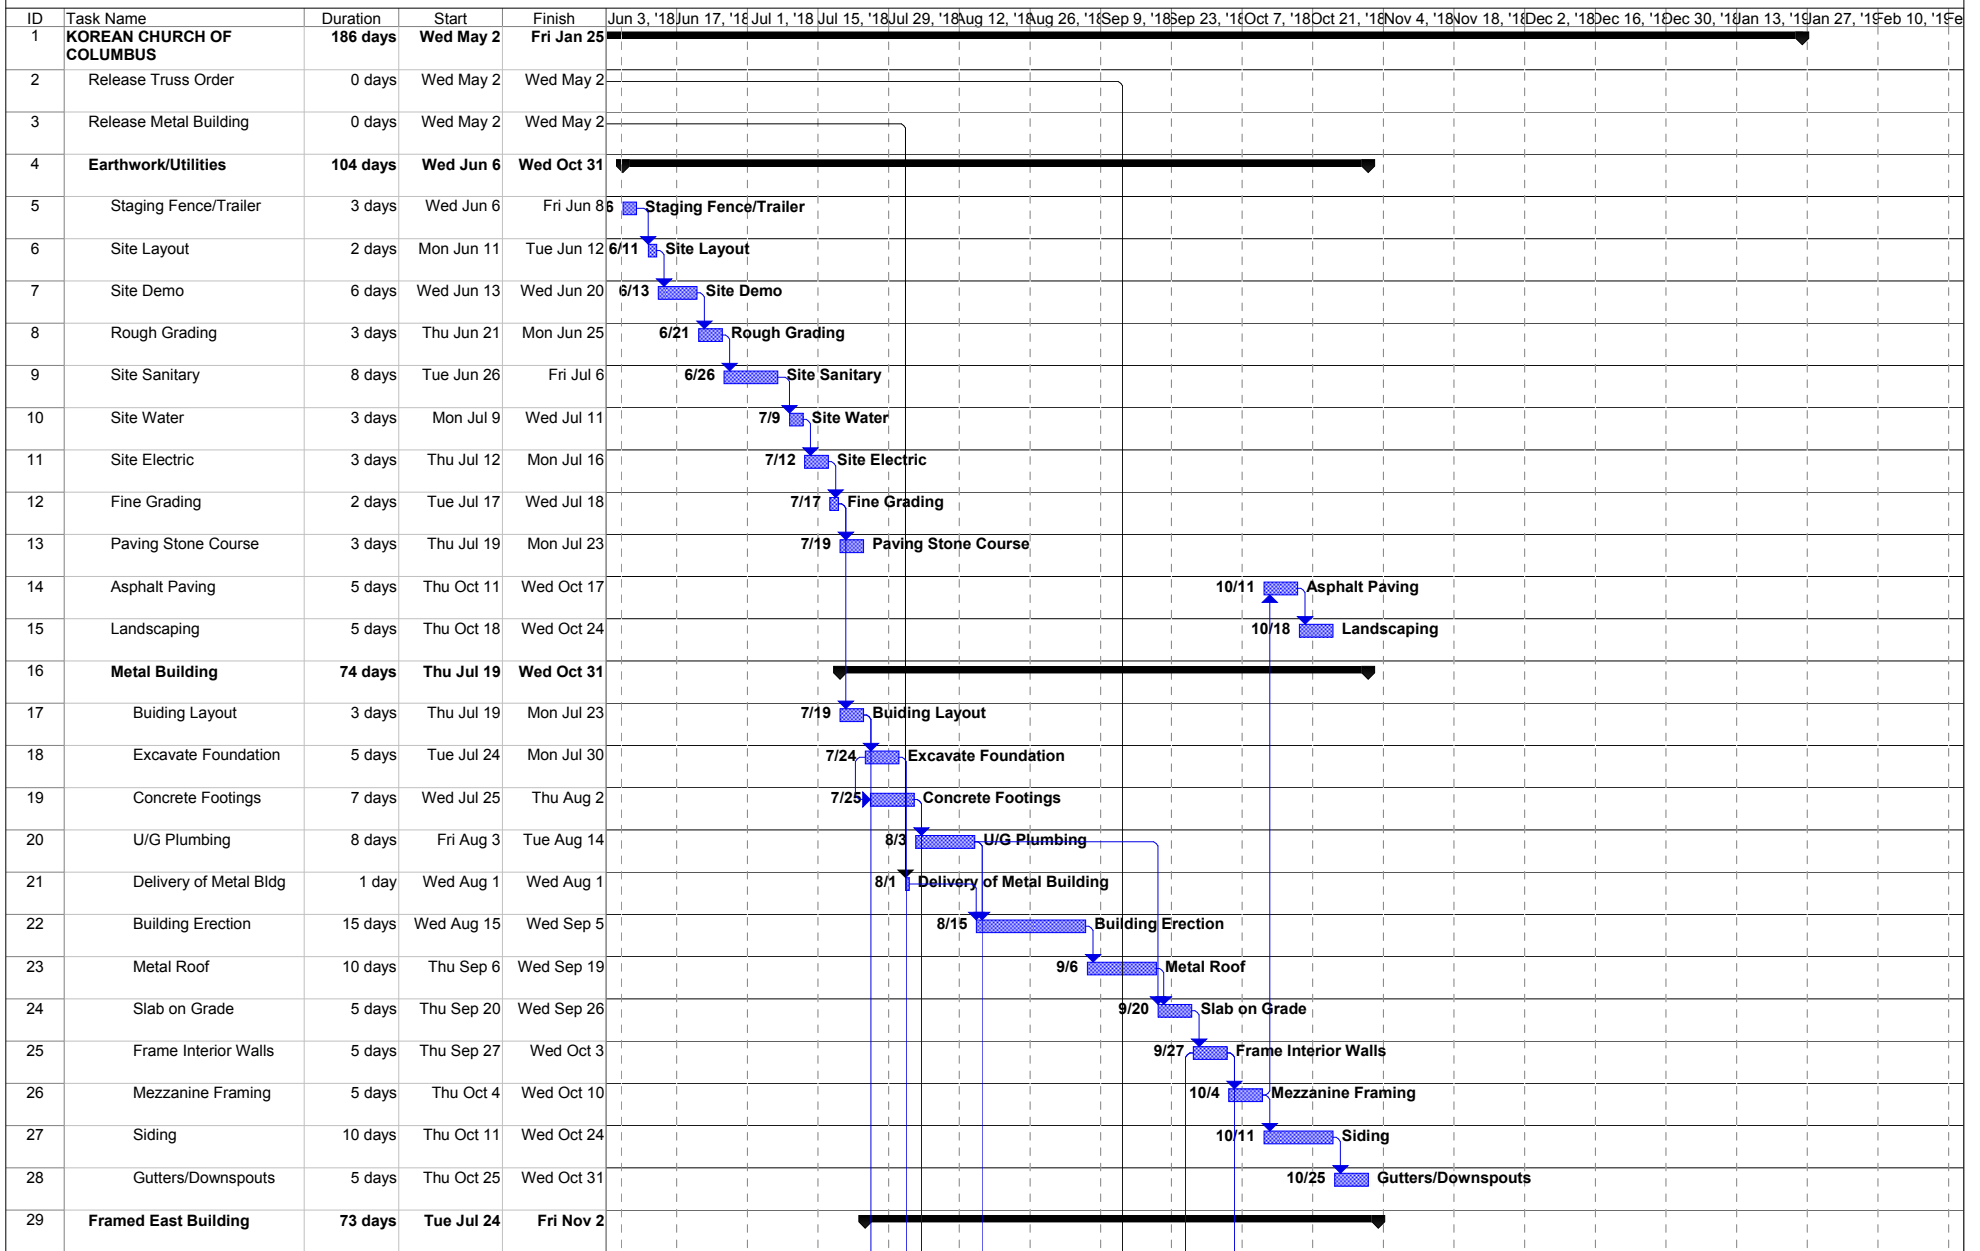

Korean Church of Columbus

Project: Schedule - Korean Church 6.5 Date: Wed Jun 6	Task		External Milestone		Duration-only		External Milestone	
	Split		Inactive Task		Manual Summary Rollup		Progress	
	Milestone		Inactive Milestone		Manual Summary		Deadline	
	Summary		Inactive Milestone		Start-only			
	Project Summary		Inactive Summary		Finish-only			
	External Tasks		Manual Task		External Tasks			