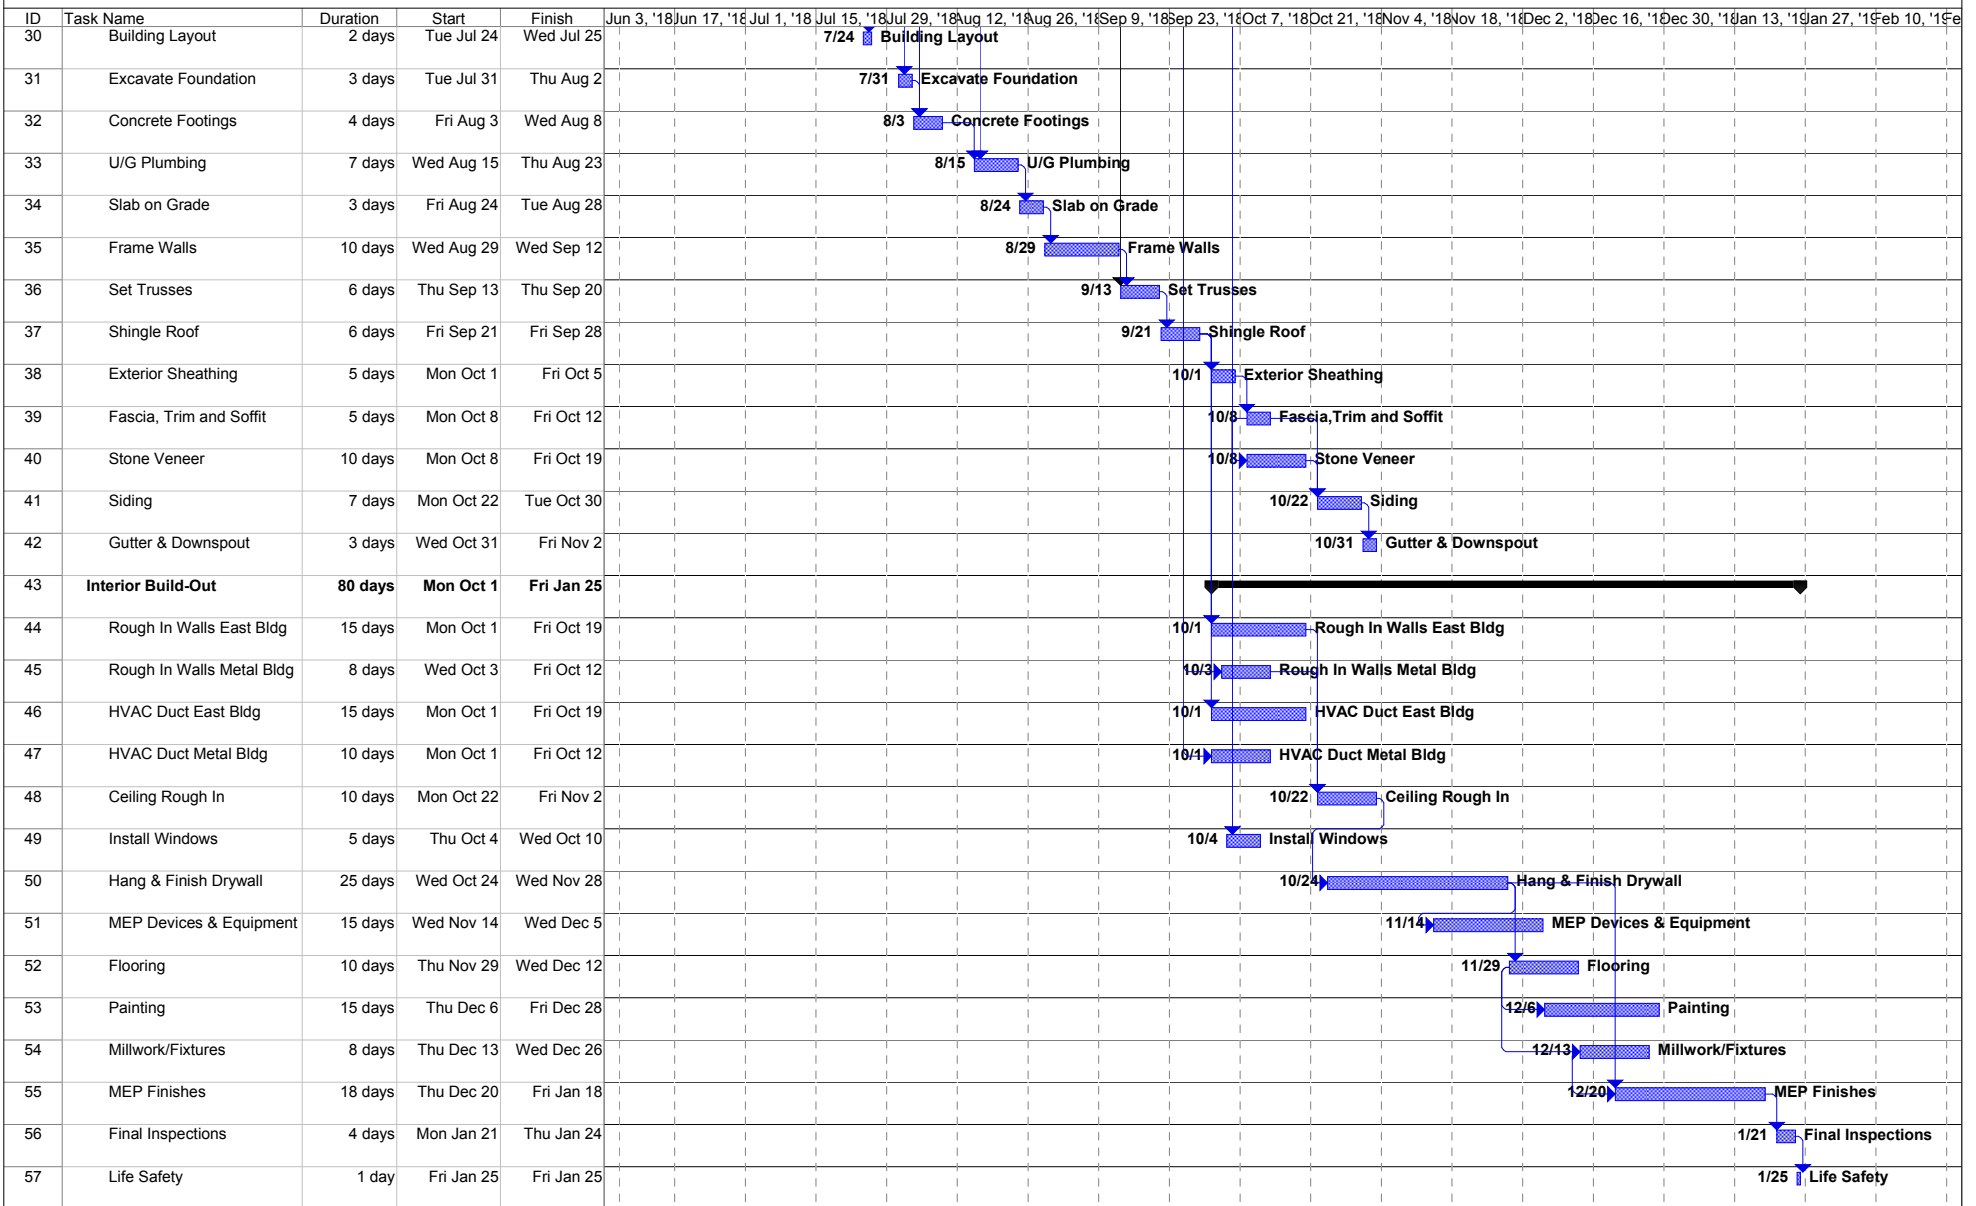

Korean Church of Columbus

Project: Schedule - Korean Church 6.5 Date: Wed Jun 6	Task		External Milestone		Duration-only		External Milestone	
	Split		Inactive Task		Manual Summary Rollup		Progress	
	Milestone		Inactive Milestone		Manual Summary		Deadline	
	Summary		Inactive Milestone		Start-only			
	Project Summary		Inactive Summary		Finish-only			
	External Tasks		Manual Task		External Tasks			